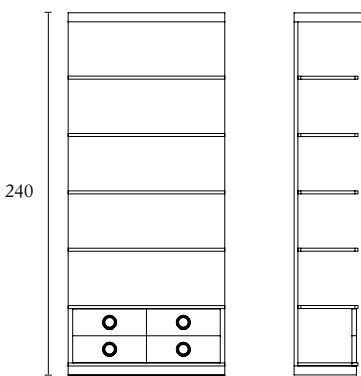

**Cod. HAFAUBURG**  
cm 75 x 72 x h 113/126 - inch 29.5 x 28.3 x 44.4/49.6

**Cod. HALEX\_FAU**  
cm 100 x 76 x h 78 - inch 39.3 x 30 x 30.7

MATIGNON - Système de bibliothèque modulaire

Cod. HMATBI55CV / HMATBI55CL / HMATBI55C  
cm 55 x 46 x h 240 - inch 21.6 x 18.1 x 94.4

Cod. HMATBI551PSL / HMATBI551PL  
cm 55 x 46 x h 240 - inch 21.6 x 18.1 x 94.4

Cod. HMATBI104CV / HMATBI104CL / HMATBI104C  
cm 104 x 46 x h 240 - inch 40.9 x 18.1 x 94.4

Cod. HMATBI104I2PB / Cod. HMATBI104I2PBL  
cm 104 x 46 x h 240 - inch 40.9 x 18.1 x 94.4

Cod. HMATBI104I4T / Cod. HMATBI104I4TL  
cm 104 x 46 x h 240 - inch 40.9 x 18.1 x 94.4

Cod. HMATBI104I8T / Cod. HMATBI104I8TL  
cm 104 x 46 x h 240 - inch 40.9 x 18.1 x 94.4

Cod. HMATBI154CV / HMATBI154CL / HMATBI154C  
cm 153 x 46 x h 240 - inch 60.2 x 18.1 x 94.4