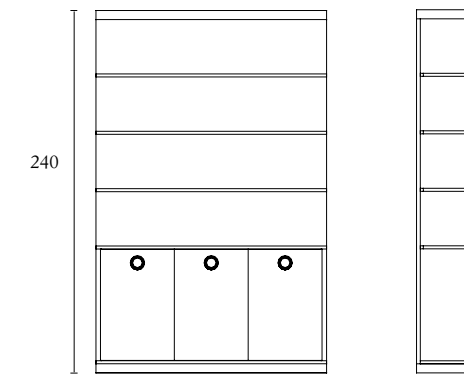

Cod. HMATBI154I8T / Cod. HMATBI154I8TL
cm 153 x 46 x h 240 - inch 60.2 x 18.1 x 94.4

Cod. HMATBI1543PB / Cod. HMATBI1543PBL
cm 153 x 46 x h 240 - inch 60.2 x 18.1 x 94.4