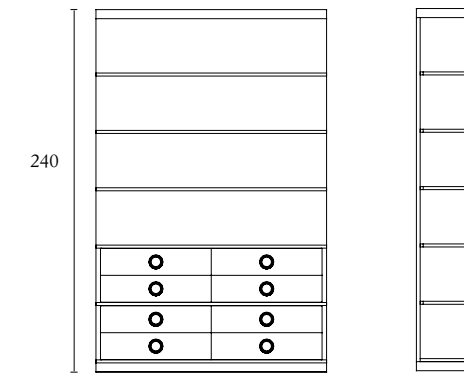

Cod. HMATBIC
cm 6 x 49 x h 243 - inch 2.3 x 19.2 x 95.6