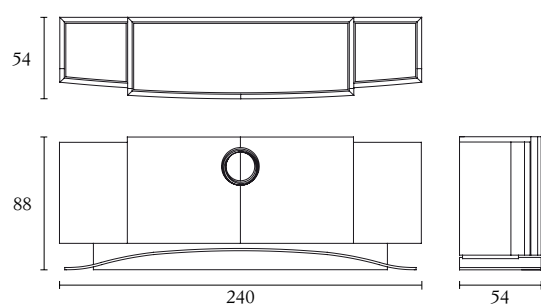

# Dessins Techniques

Technical Drawing

**Cod. HABUF240**  
cm 240 x 88 x 54 - inch 93.6 x 34.6 x 21.2

**Cod. HABUF150**  
cm 150 x 88 x 54 - inch 94.4 x 34.6 x 21.2

**Cod. HAFAU**  
cm 54 x 60 x 91 - inch 21.2 x 23.6 x 35.8