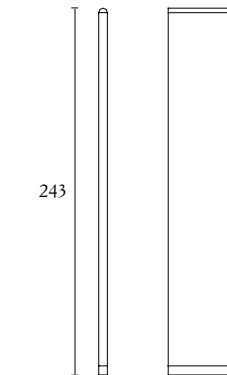

Cod. HMATBI551PSL / HMATBI551PL  
cm 55 x 46 x h 240 - inch 21.6 x 18.1 x 94.4

Cod. HMATBI104CV / HMATBI104CL / HMATBI104C  
cm 104 x 46 x h 240 - inch 40.9 x 18.1 x 94.4

Cod. HMATBI104I2PB / Cod. HMATBI104I2PBL  
cm 104 x 46 x h 240 - inch 40.9 x 18.1 x 94.4

Cod. HMATBI104I4T / Cod. HMATBI104I4TL  
cm 104 x 46 x h 240 - inch 40.9 x 18.1 x 94.4

Cod. HMATBI104I8T / Cod. HMATBI104I8TL  
cm 104 x 46 x h 240 - inch 40.9 x 18.1 x 94.4

Cod. HMATBI154CV / HMATBI154CL / HMATBI154C  
cm 153 x 46 x h 240 - inch 60.2 x 18.1 x 94.4

Cod. HMATBI1543PB / Cod. HMATBI1543PBL  
cm 153 x 46 x h 240 - inch 60.2 x 18.1 x 94.4

Cod. HMATBI154I4T / Cod. HMATBI154I4TL  
cm 153 x 46 x h 240 - inch 60.2 x 18.1 x 94.4

Cod. HMATBI154I8T / Cod. HMATBI154I8TL  
cm 153 x 46 x h 240 - inch 60.2 x 18.1 x 94.4

Cod. HMATBICCTV / Cod. HMATBICCTVL  
cm 153 x 46 x h 240 - inch 60.2 x 18.1 x 94.4

Cod. HMATBIC  
cm 6 x 49 x h 243 - inch 2.3 x 19.2 x 95.6

**Cod. HALIT160**  
California special size bed  
cm 205 x 251 x h 146 - inch 80.7 x 98.8 x 57.4  
sommier 160 x 200