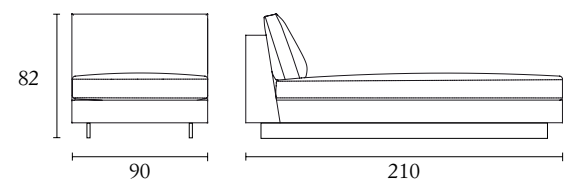

Cod. HAUSS300SM  
cm 300 x 104 x h 82 - inch 118.1 x 41 x 32.2

Cod. HAUSSMON210SM  
cm 210 x 104 x h 82 - inch 82.6 x 41 x 32.2

Cod. HAUSSMON240SM3A3D  
cm 240 x 104 x h 82 - inch 94.4 x 41 x 32.2

Cod. HADIVPOUG  
cm 120 x 70 x h 43 - inch 47.2 x 27.5 x 17

Cod. HADIVPOUG  
cm 104 x 104 x h 43 - inch 41 x 41 x 17

Cod. HAUSSMON270SM  
cm 270 x 104 x h 82 - inch 106 x 41 x 32.2

Cod. HADIVMERSM  
cm 90 x 210 x h 82 - inch 35.4 x 82.6 x 32.2

Cod. HADIVAMGSM  
cm 104 x 104 x h 82 - inch 41 x 41 x 32.2