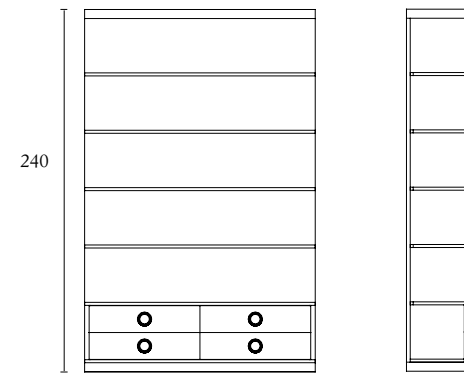

Cod. HMATBICCTV / Cod. HMATBICCTVL
cm 153 x 46 x h 240 - inch 60.2 x 18.1 x 94.4