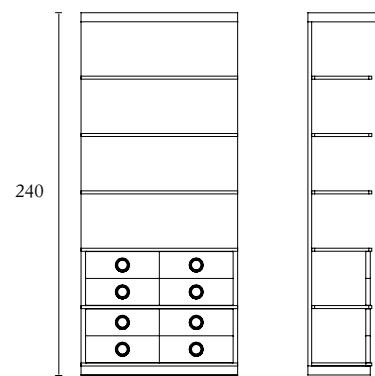

**Cod. HAFAUBURG**  
cm 75 x 72 x h 113/126 - inch 29.5 x 28.3 x 44.4/49.6

**Cod. HALEX\_FAU**  
cm 100 x 76 x h 78 - inch 39.3 x 30 x 30.7

MATIGNON - Système de bibliothèque modulaire

Cod. HMATBI55CV / HMATBI55CL / HMATBI55C  
cm 55 x 46 x h 240 - inch 21.6 x 18.1 x 94.4

Cod. HMATBI551PSL / HMATBI551PL  
cm 55 x 46 x h 240 - inch 21.6 x 18.1 x 94.4

Cod. HMATBI104CV / HMATBI104CL / HMATBI104C  
cm 104 x 46 x h 240 - inch 40.9 x 18.1 x 94.4

Cod. HMATBI104I2PB / Cod. HMATBI104I2PBL  
cm 104 x 46 x h 240 - inch 40.9 x 18.1 x 94.4

Cod. HMATBI104I4T / Cod. HMATBI104I4TL  
cm 104 x 46 x h 240 - inch 40.9 x 18.1 x 94.4

Cod. HMATBI104I8T / Cod. HMATBI104I8TL  
cm 104 x 46 x h 240 - inch 40.9 x 18.1 x 94.4

Cod. HMATBI154CV / HMATBI154CL / HMATBI154C  
cm 153 x 46 x h 240 - inch 60.2 x 18.1 x 94.4