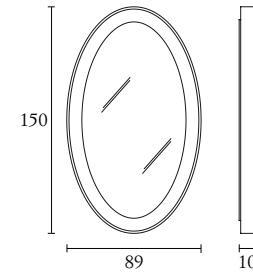

Cod. HMATBI104I4T / Cod. HMATBI104I4TL  
cm 104 x 46 x h 240 - inch 40.9 x 18.1 x 94.4

Cod. HMATBI104I8T / Cod. HMATBI104I8TL  
cm 104 x 46 x h 240 - inch 40.9 x 18.1 x 94.4

Cod. HMATBI154CV / HMATBI154CL / HMATBI154C  
cm 153 x 46 x h 240 - inch 60.2 x 18.1 x 94.4

Cod. HMATBI1543PB / Cod. HMATBI1543PBL  
cm 153 x 46 x h 240 - inch 60.2 x 18.1 x 94.4

Cod. HMATBI154I4T / Cod. HMATBI154I4TL  
cm 153 x 46 x h 240 - inch 60.2 x 18.1 x 94.4

Cod. HMATBI154I8T / Cod. HMATBI154I8TL  
cm 153 x 46 x h 240 - inch 60.2 x 18.1 x 94.4

Cod. HMATBICCTV / Cod. HMATBICCTVL  
cm 153 x 46 x h 240 - inch 60.2 x 18.1 x 94.4

Cod. HMATBIC  
cm 6 x 49 x h 243 - inch 2.3 x 19.2 x 95.6

**Cod. HALIT160**  
California special size bed  
cm 205 x 251 x h 146 - inch 80.7 x 98.8 x 57.4  
sommier 160 x 200

**Cod. HAMIROV**  
cm 89 x 10 x h 150 - inch 35 x 3.9 x 59

**Cod. HAMIRRO**  
cm Ø 120 - inch 47.2

**Cod. HACHEV85**  
cm 85 x 50 x h 55 - inch 33.4 x 19.7 x 21.6

**Cod. HACHEV65T**  
cm 65 x 50 x h 55 - inch 25.5 x 19.7 x 21.6