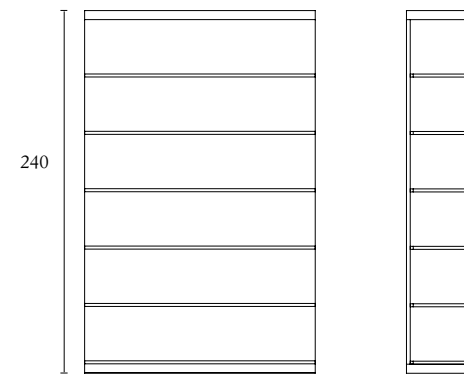

Cod. HMATBI154CV / HMATBI154CL / HMATBI154C
cm 153 x 46 x h 240 - inch 60.2 x 18.1 x 94.4

Cod. HMATBI154I4T / Cod. HMATBI154I4TL
cm 153 x 46 x h 240 - inch 60.2 x 18.1 x 94.4