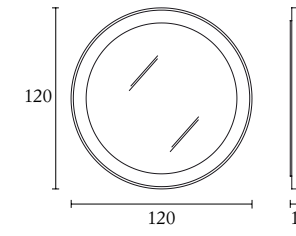

Cod. HAMIRRO
cm Ø 120 - inch 47.2