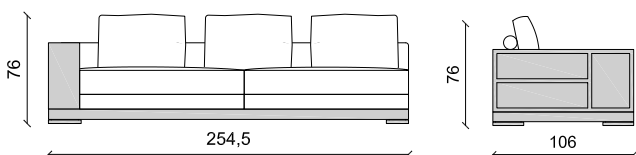

Canapé HADRIEN - pg 87

HAD M 177 / Cm 177 - Inch 69.7

HAD M 202 / Cm 202 - Inch 79.5

HAD M 216 / Cm 216 - Inch 85

HAD M 254

Canapé mono accoudoir avec traversin arrière sur coussins

Cm 254.5 x 106 x 76 - Inch 100.2 x 41.7 x 29.9