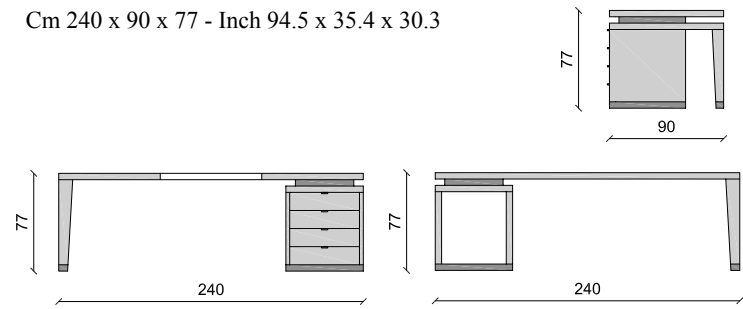

Bureau ANDREWS - pg 203

AND BUR 200 / Cm 200 - Inch 78.8
AND BUR 240

Bureau
Cm 240 x 90 x 77 - Inch 94.5 x 35.4 x 30.3