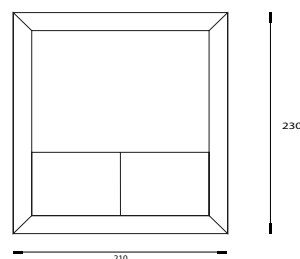

MIROIR TELEVISION - pg 138

TVMIRGM

Grand Meuble TV

Cm 220 x 220 x 44 - Inch 86.6 x 86.6 x 17.3