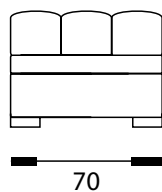

Pouf LAURIC

LAURPOUF70 / Cm 70 x 70 x 42 - Inch 27.5 x 27.5 x 16.5
LAURPOUF100 / Cm 100 x 100 x 42 - Inch 39.3 x 39.3 x 16.5
LAURPOUF120 / Cm 120 x 60 x 42 - Inch 47.2 x 23.6 x 16.5

Pouf Carré
Cm 70 x 70 - Inch 27.5 x 27.5