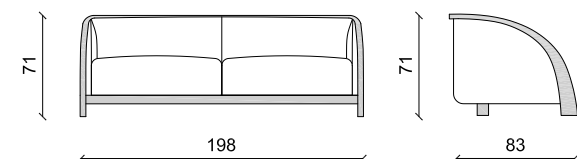

Canapé NORWAY - pg 128

NOR WAY
Canapé
Cm 198 x 83 x 71 - Inch 77.9 x 32.7 x 27.9