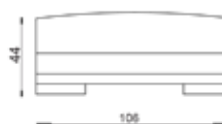

Pouf HADRIEN

HAD POUF

Pouf Carré

Cm 106 x 106 x 44 - Inch 41.7 x 41.7 x 17.3