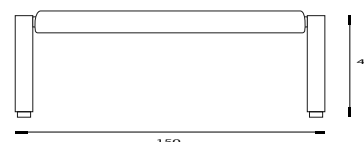

Banc KLEBER - pg 199

BAN KLE

Banc

Cm 150 x 45 x 46 - Inch 59 x 17.7 x 18.1